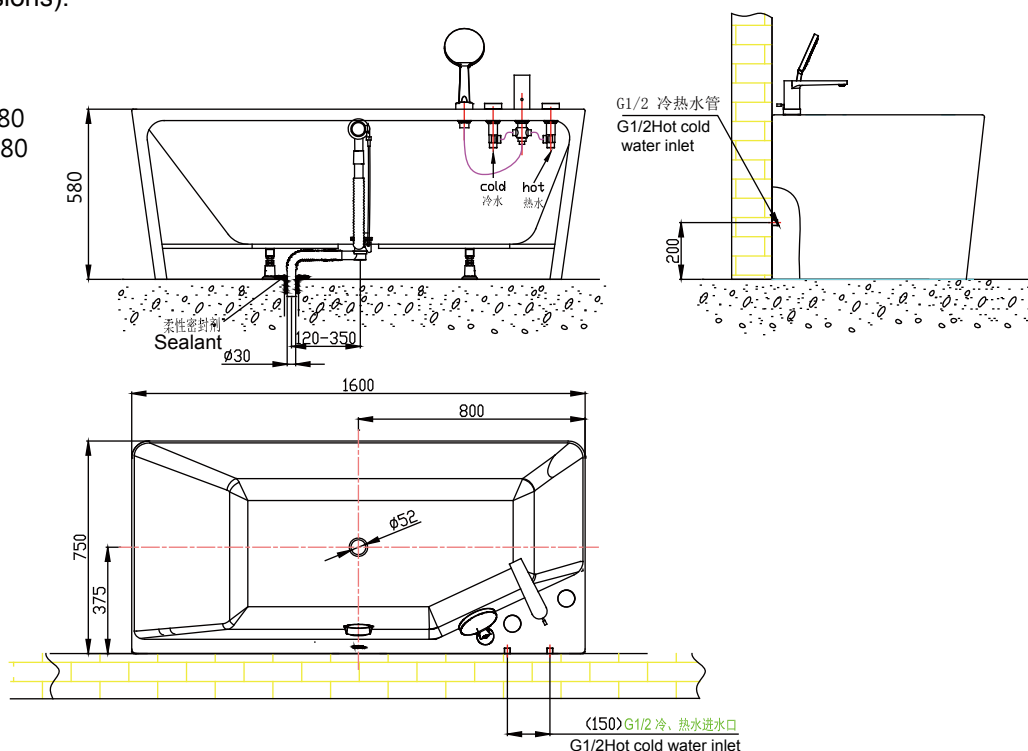

## NB25610M-5

1.6m Belt group bath(matte)  
1.6 米裙边浴缸 (哑光)

(Rough-in Dimensions):

安装尺寸图:

(Unit): mm

单位: 毫米

(Size): 1600X750X580

尺寸: 1600X750X580

Item No. 品号	NB25610M-5
Capacity 容水量	litres to overflow 240L 浴缸最大容水量240升
Available Color 颜色	Dumb White 哑白色
Materials 材质	Acrylic 亚克力
Shipping Package 运输包装	浴缸包装: L(长)1660 X W(宽) 830X H(高) 600mm (1set/1CTN 1个/1箱) G.W(毛重): 52 kg Bathtub Package:

Remarks: Contains copper desiccant and copper desiccant joint(L = 500MM),  
NF50505K-4,4-pc Windspread Bath Faucet.

备注: 包含铜质去水器和铜质去水器连接管(L=500mm)·NF50505K-4四件式浴缸龙头1套.

INNOCI reserves the right to make changes or modifications on any of its products without advance notice.  
INNOCI 艺耐公司保留不事先通知便改变或修改的权利