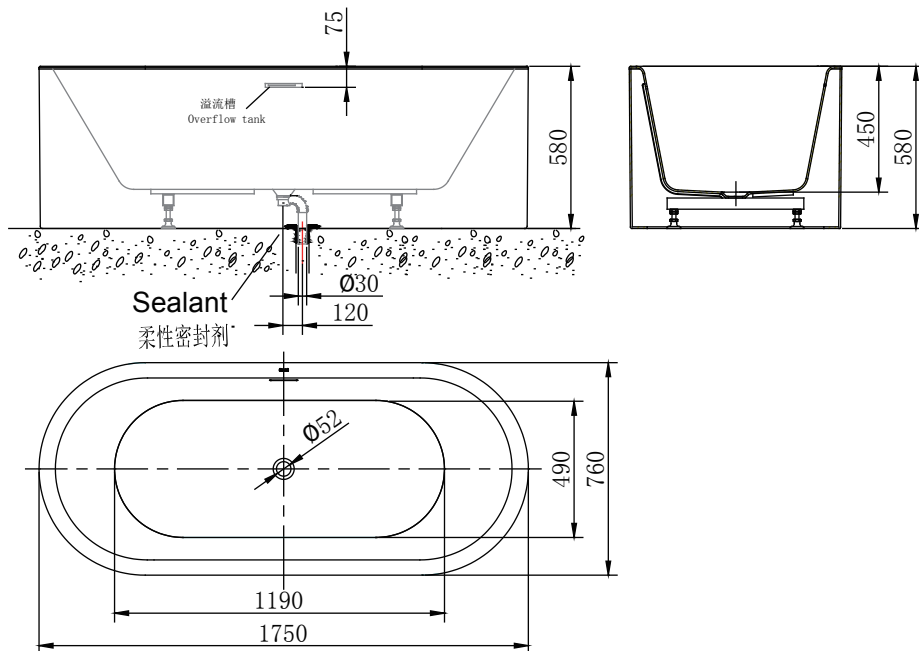

## NB25708M-1

1.75m Free Standing Bathtub (Matt)  
1.75米独立浴缸(哑光)

(Rough-in Dimensions):

安装尺寸图:

(Unit): mm

单位: 毫米

(Size): 1750X760X580

尺寸: 1750X760X580

Item No. 品号	NB25708M-1
Capacity 容水量	Litres to overflow 240L 浴缸最大容水量240升
Available Color 颜色	Matt White 哑白色
Materials 材质	Acrylic 亚克力
Shipping Package 运输包装	浴缸包装: L(长)1800 X W(宽) 810X H(高) 600mm (1set/1CTN 1个/1箱) G.W(毛重): 52 kg Bathtub Package:

Remarks: With overflow function, Contains black copper bouncing water dispensers, black overflow grooves and plastic sewage pipes. (L=500mm)

备注: 带溢流功能, 包含黑色铜质弹跳去水器, 黑色溢流槽装饰条和塑料排污管(L=500mm)。

INNOCI reserves the right to make changes or modifications on any of its products without advance notice.  
INNOCI 艺耐公司保留不事先通知便改变或修改的权利