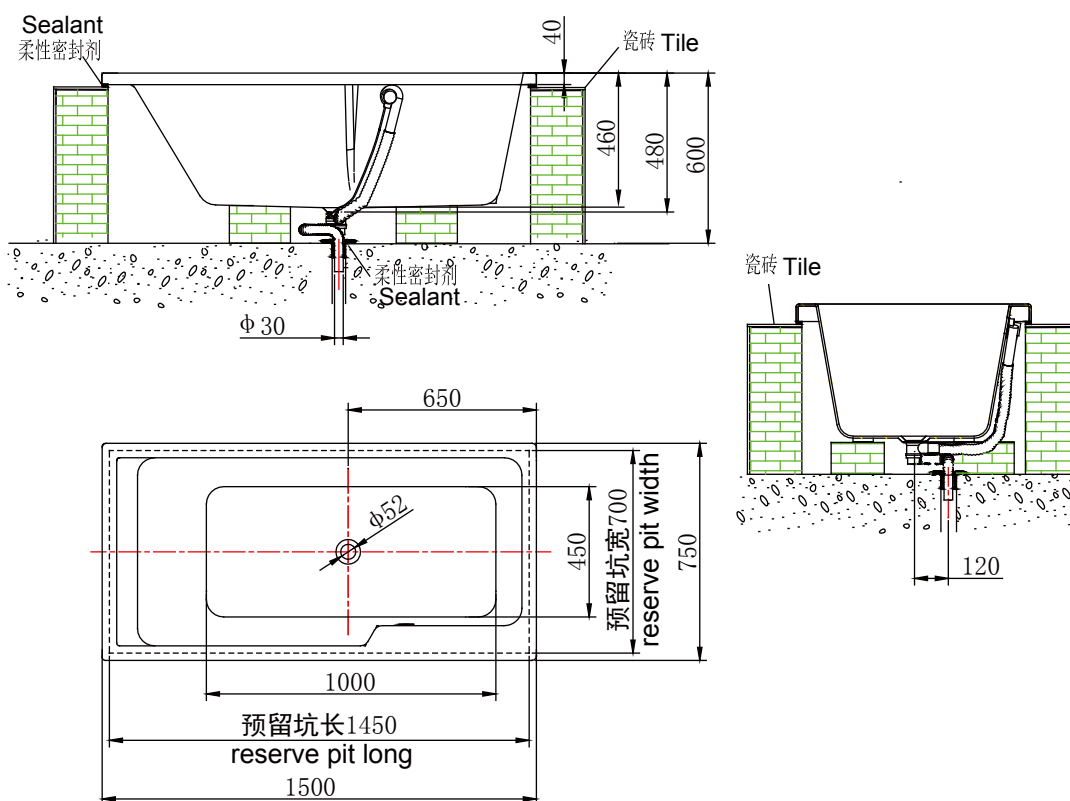

## NB25502W

1.5m Acrylic Drop-In Bathtub  
厚边1.5米亚克力台面浴缸

(Rough-in Dimensions):  
安装尺寸图:

(Unit): mm  
单位: 毫米

(Size): 1500X750X480  
尺寸: 1500X750X480

|                          |   |
|--------------------------|---|
| Item No.<br>品号           | NB25502W  |
| Capacity<br>容水量          | litres to overflow 190L<br>浴缸最大容水量190升                          |
| Available Color<br>颜色    | White<br>白色   |
| Materials<br>材质          | Acrylic<br>亚克力  |
| Shipping Package<br>运输包装 | L(长)1520 X W(宽) 770X H(高) 740mm(5set/1CTN 5个/1箱) G.W(毛重):115 kg |

Remarks: Recommend to use with Waste & Overflow ND9102C (L=700mm) and ND9106N(L=500mm)。

备注: 推荐使用艺耐ND9102C(L=700mm)浴缸去水器及去水器连接管ND9106N(L=500mm)。

INNOCI reserves the right to make changes or modifications on any of its products without advance notice.  
INNOCI 艺耐公司保留不事先通知便改变或修改的权利